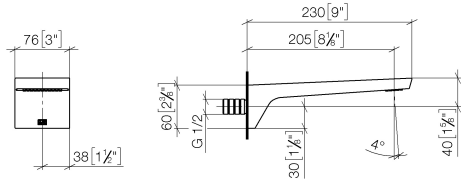

**CL.1 Bath spout for wall mounting - Brushed Platinum**

CL.1

13 801 705

- 205mm projection
- rectangular spray pattern with 55 individual jets
- hole diameter 37 mm
- 1/2" connection
- plug-link mounting
- max. flow 24.6 l/min at 3 bar flow pressure

- Concealed wall elbow -** 35 085 970 90
- max. recess depth 163 mm
  - min. recess depth 90 mm

13 801 705

mm [inches]

Flow rate chart

Certificates

WRAS\_1512012. LGA\_28683. IAPMO\_4976 (6).

13 801 705